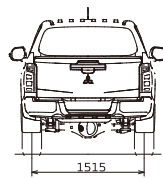

Side hooks

Chrome outer door handles

Radiator grill - Chrome **NEW**

Rear combination lamps **NEW**

Alloy Wheels

Rear bumper **NEW**

DIMENSIONAL VIEWS

Double Cab