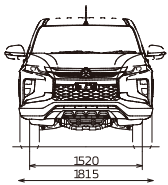

Side hooks

Chrome outer door handles

Radiator grill - Chrome **NEW**

Rear combination lamps **NEW**

Alloy Wheels

Rear bumper **NEW**

DIMENSIONAL VIEWS

Double Cab