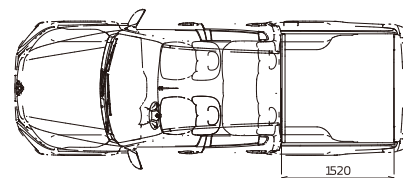

Side hooks

Chrome outer door handles

Radiator grill - Chrome **NEW**

Rear combination lamps **NEW**

Alloy Wheels

Rear bumper **NEW**

DIMENSIONAL VIEWS

Double Cab