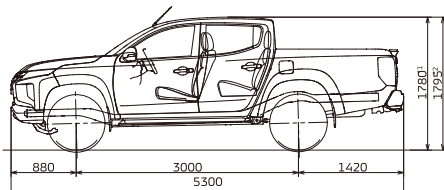

Side hooks

Chrome outer door handles

Radiator grill - Chrome **NEW**

Rear combination lamps **NEW**

Alloy Wheels

Rear bumper **NEW**

DIMENSIONAL VIEWS

Double Cab